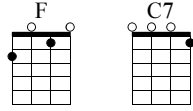

Everybody Loves Saturday Night

Ukulele
C Tuning

①=A ③=C
②=E ④=G

$\text{♩} = 140$

Singer

Ukul.

5

9